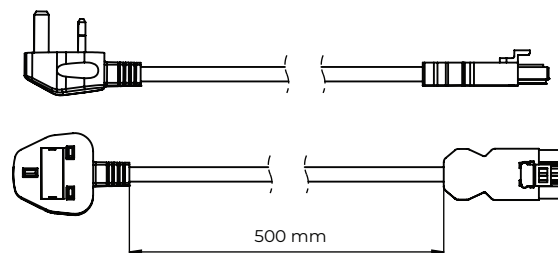

MAINS LEADS

Power Leads

ABL Mains leads are available in 0.5 - 10.0m lengths.
Mains leads are available in various international plug types.

For white power modules, mains leads are white, whereas for black and silver power modules, mains leads are black.

ML UK PLUG - SPECIFICATION:

CABLE TYPE: H05VV-F
CABLE CORE: 3 x 1.5mm
CURRENT RATING: 13A
VOLTAGE RATING: 230V AC
MAINS PLUG TYPE: UK
CONNECTOR TYPE: Female 3 Pole
COLOURS: Black, White

ML SCHUKO PLUG - SPECIFICATION:

CABLE TYPE: H05VV-F
CABLE CORE: 3 x 1.5mm
CURRENT RATING: 16A
VOLTAGE RATING: 250V AC
MAINS PLUG TYPE: Schuko
CONNECTOR TYPE: Female 3 Pole
COLOURS: Black, White