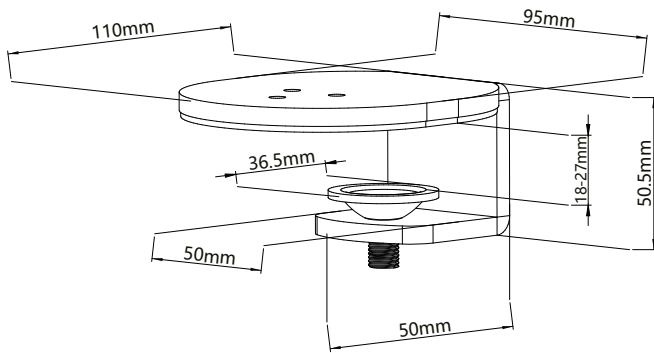

Kardo

Low profile mini clamp
KMC1827

Technical specifications

Materials Steel

Boxed specifications

Dimensions W120 x D100 x H55mm

Weight 0.6kg

Features